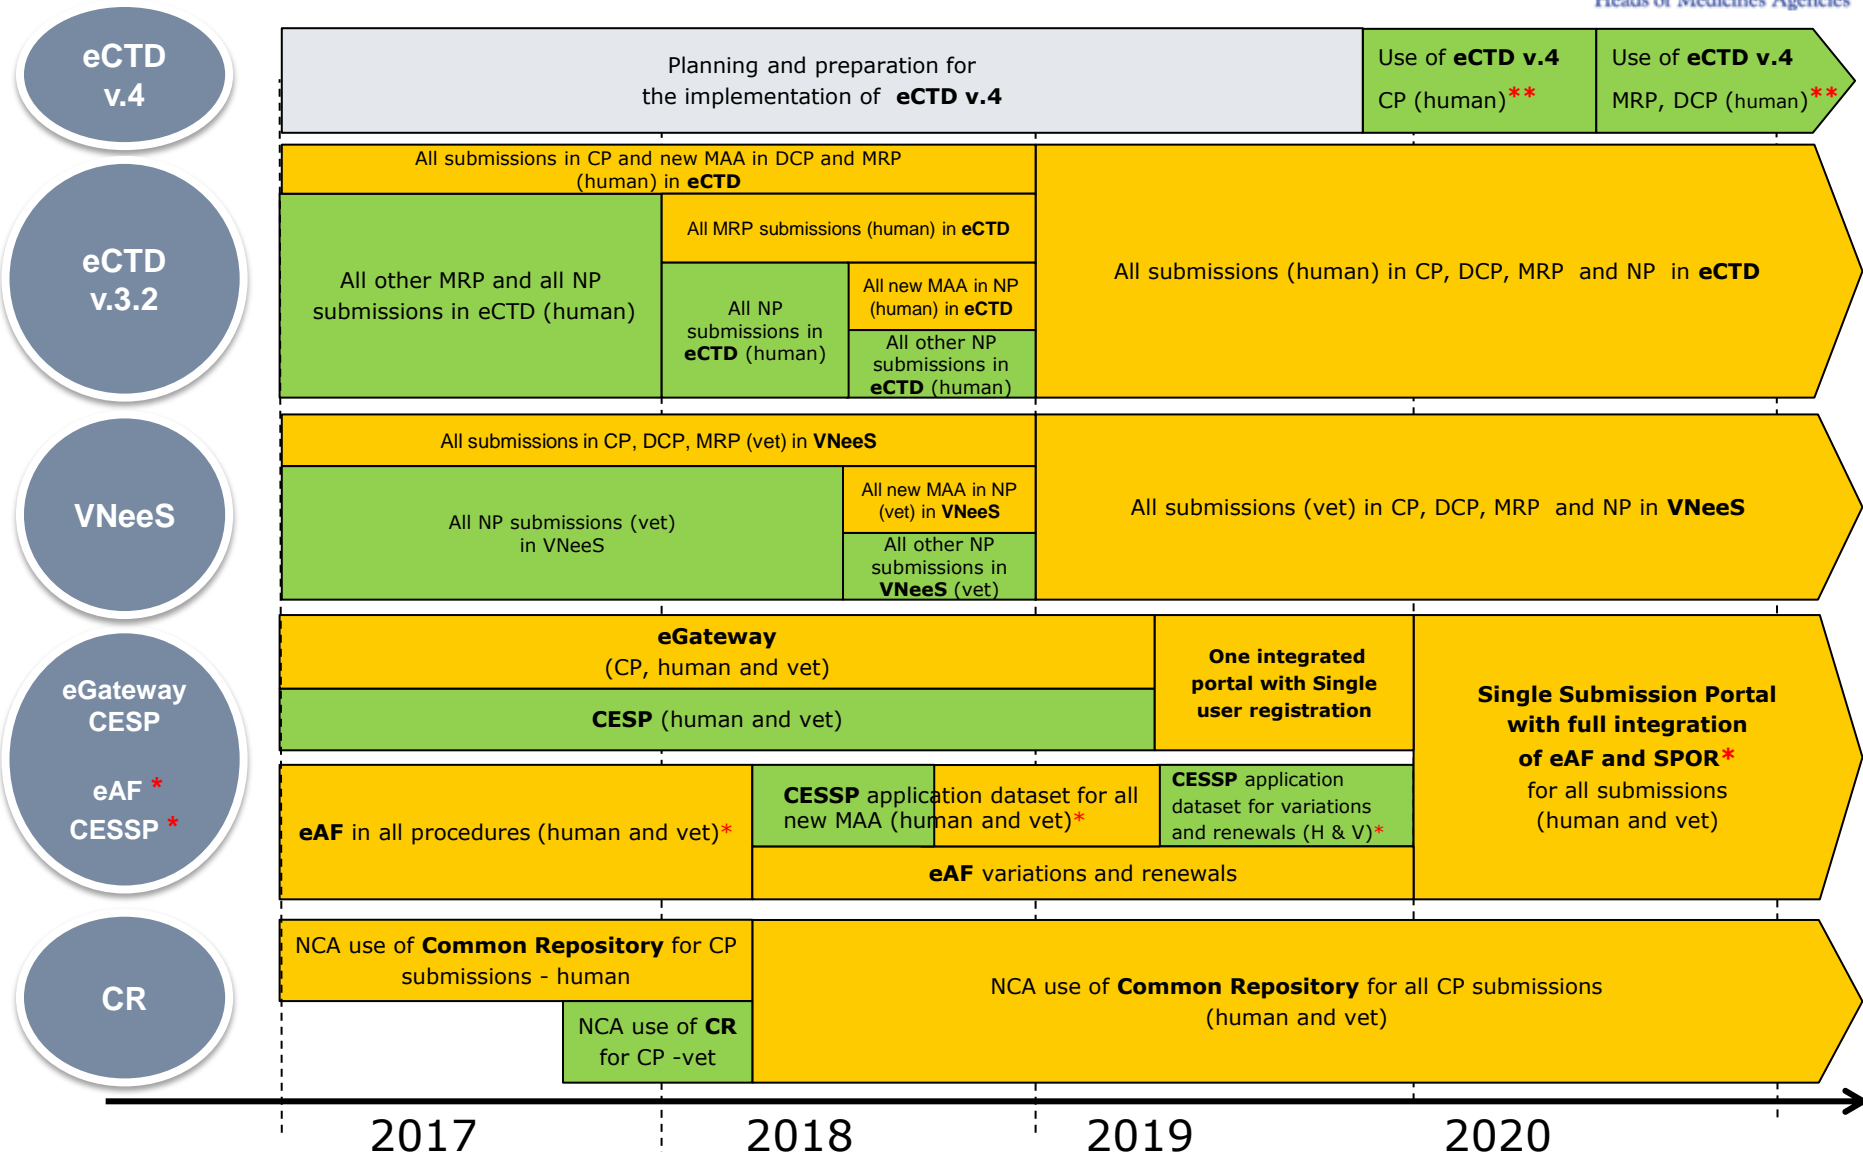

# eSubmission Roadmap - timelines

(reflecting final adopted version 2.0 dated 24-02-17)

Ongoing or optional  
Mandatory

\*) The SPOR project will stepwise (see specific [Roadmap](#)) deliver master data services (RMS, OMS, SMS, PMS) to be integrated with the eAF and CESSP during the roadmap period.  
\*\*) Timelines subject to planning